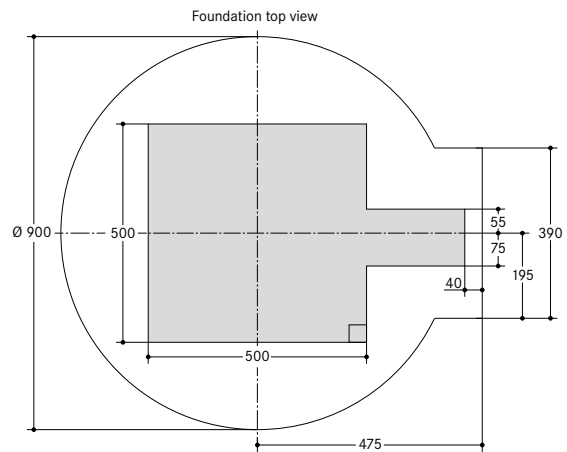

■ WÖHR Bikesafe 885/16 (74 parking places), handlebar width 76 cm

■ WÖHR Bikesafe 885/16 (74 parking places), handlebar width 83 cm

■ WÖHR Bikesafe 885/20 (94 parking places), handlebar width 76 cm

■ WÖHR Bikesafe 885/20 (94 parking places), handlebar width 83 cm

■ WÖHR Bikesafe 885/24 (114 parking places), handlebar width 83 cm

■ **Dimensions**

- all dimensions are minimum, finished dimensions
- tolerances must be taken into consideration
- all dimensions are given in cm