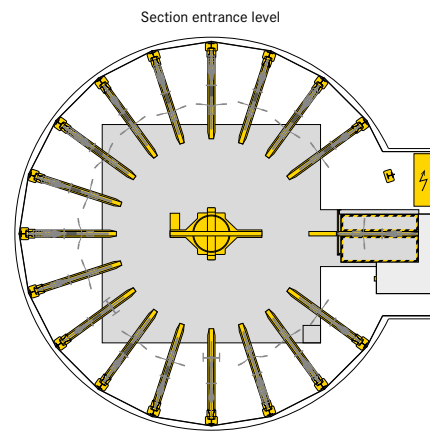

■ WÖHR Bikesafe 885/16 (74 parking places), handlebar width 76 cm

■ WÖHR Bikesafe 885/16 (74 parking places), handlebar width 83 cm

■ WÖHR Bikesafe 885/20 (94 parking places), handlebar width 76 cm

■ WÖHR Bikesafe 885/20 (94 parking places), handlebar width 83 cm

■ WÖHR Bikesafe 885/24 (114 parking places), handlebar width 83 cm

■ **Dimensions**

- all dimensions are minimum, finished dimensions
- tolerances must be taken into consideration
- all dimensions are given in cm