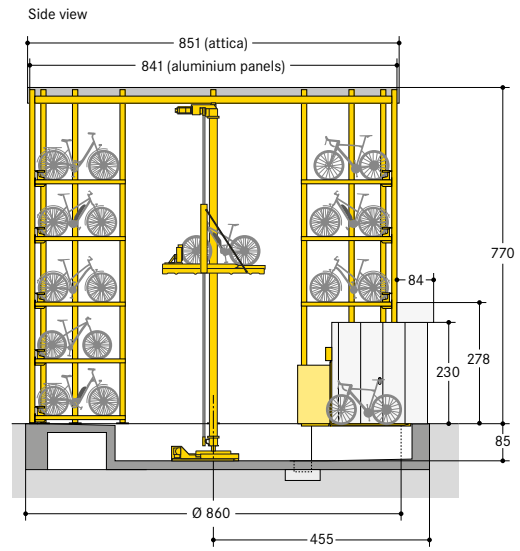

■ WÖHR Bikesafe 885/16 (74 parking places), handlebar width 76 cm

■ WÖHR Bikesafe 885/16 (74 parking places), handlebar width 83 cm

■ WÖHR Bikesafe 885/20 (94 parking places), handlebar width 76 cm

■ WÖHR Bikesafe 885/20 (94 parking places), handlebar width 83 cm

■ WÖHR Bikesafe 885/24 (114 parking places), handlebar width 83 cm

■ **Dimensions**

- all dimensions are minimum, finished dimensions
- tolerances must be taken into consideration
- all dimensions are given in cm