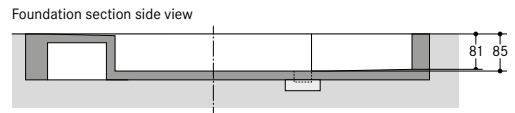

■ WÖHR Bikesafe 885/16 (74 parking places), handlebar width 76 cm

■ WÖHR Bikesafe 885/16 (74 parking places), handlebar width 83 cm

■ WÖHR Bikesafe 885/20 (94 parking places), handlebar width 76 cm

■ WÖHR Bikesafe 885/20 (94 parking places), handlebar width 83 cm

■ WÖHR Bikesafe 885/24 (114 parking places), handlebar width 83 cm

■ **Dimensions**

- all dimensions are minimum, finished dimensions
- tolerances must be taken into consideration
- all dimensions are given in cm