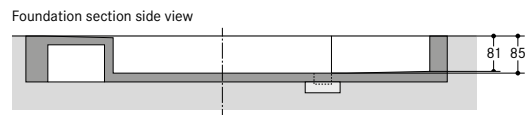

■ WÖHR Bikesafe 885/16 (74 parking places), handlebar width 76 cm

■ WÖHR Bikesafe 885/16 (74 parking places), handlebar width 83 cm

■ WÖHR Bikesafe 885/20 (94 parking places), handlebar width 76 cm

■ WÖHR Bikesafe 885/20 (94 parking places), handlebar width 83 cm

■ WÖHR Bikesafe 885/24 (114 parking places), handlebar width 83 cm

■ **Dimensions**

- all dimensions are minimum, finished dimensions
- tolerances must be taken into consideration
- all dimensions are given in cm