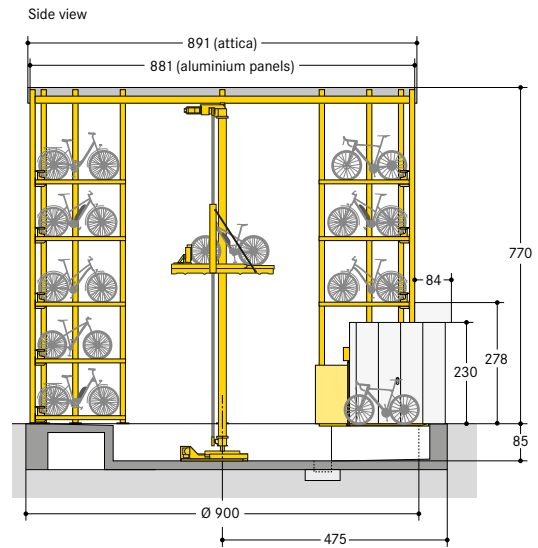

■ WÖHR Bikesafe 885/16 (74 parking places), handlebar width 76 cm

■ WÖHR Bikesafe 885/16 (74 parking places), handlebar width 83 cm

■ WÖHR Bikesafe 885/20 (94 parking places), handlebar width 76 cm

■ WÖHR Bikesafe 885/20 (94 parking places), handlebar width 83 cm

■ WÖHR Bikesafe 885/24 (114 parking places), handlebar width 83 cm

■ **Dimensions**

- all dimensions are minimum, finished dimensions
- tolerances must be taken into consideration
- all dimensions are given in cm