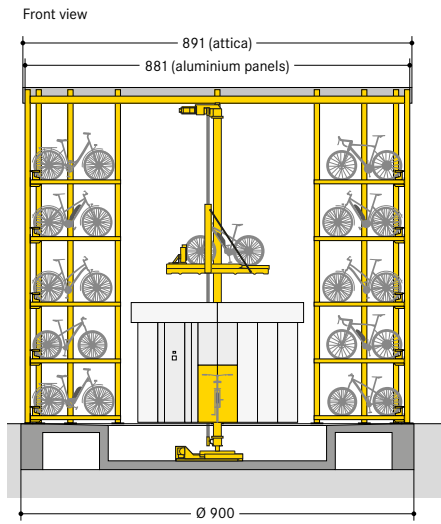

■ WÖHR Bikesafe 885/16 (74 parking places), handlebar width 76 cm

■ WÖHR Bikesafe 885/16 (74 parking places), handlebar width 83 cm

■ WÖHR Bikesafe 885/20 (94 parking places), handlebar width 76 cm

■ WÖHR Bikesafe 885/20 (94 parking places), handlebar width 83 cm

■ WÖHR Bikesafe 885/24 (114 parking places), handlebar width 83 cm

■ **Dimensions**

- all dimensions are minimum, finished dimensions
- tolerances must be taken into consideration
- all dimensions are given in cm