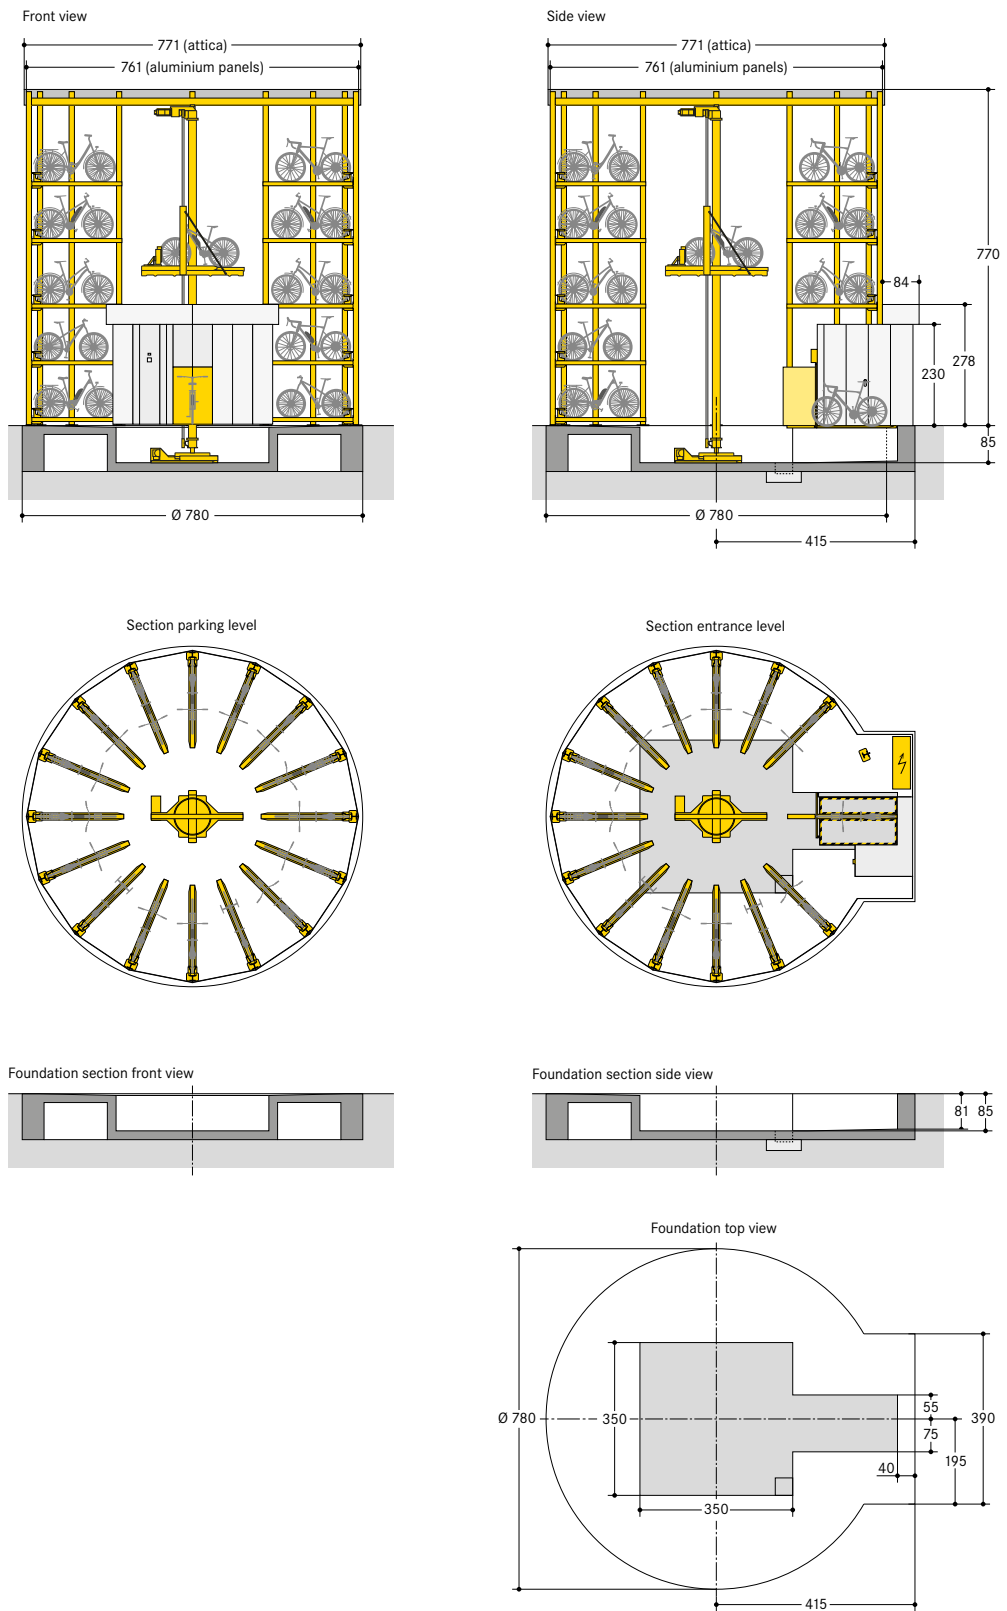

■ WÖHR Bikesafe 885/16 (74 parking places), handlebar width 76 cm

■ WÖHR Bikesafe 885/16 (74 parking places), handlebar width 83 cm

■ WÖHR Bikesafe 885/20 (94 parking places), handlebar width 76 cm

■ WÖHR Bikesafe 885/20 (94 parking places), handlebar width 83 cm

■ WÖHR Bikesafe 885/24 (114 parking places), handlebar width 83 cm

■ **Dimensions**

- all dimensions are minimum, finished dimensions
- tolerances must be taken into consideration
- all dimensions are given in cm