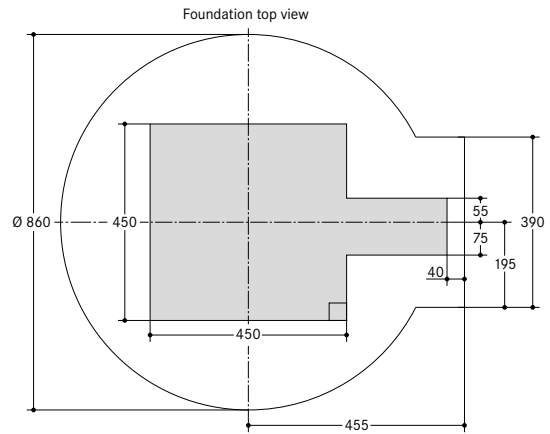

■ WÖHR Bikesafe 885/16 (74 parking places), handlebar width 76 cm

■ WÖHR Bikesafe 885/16 (74 parking places), handlebar width 83 cm

■ WÖHR Bikesafe 885/20 (94 parking places), handlebar width 76 cm

■ WÖHR Bikesafe 885/20 (94 parking places), handlebar width 83 cm

■ WÖHR Bikesafe 885/24 (114 parking places), handlebar width 83 cm

■ **Dimensions**

- all dimensions are minimum, finished dimensions
- tolerances must be taken into consideration
- all dimensions are given in cm