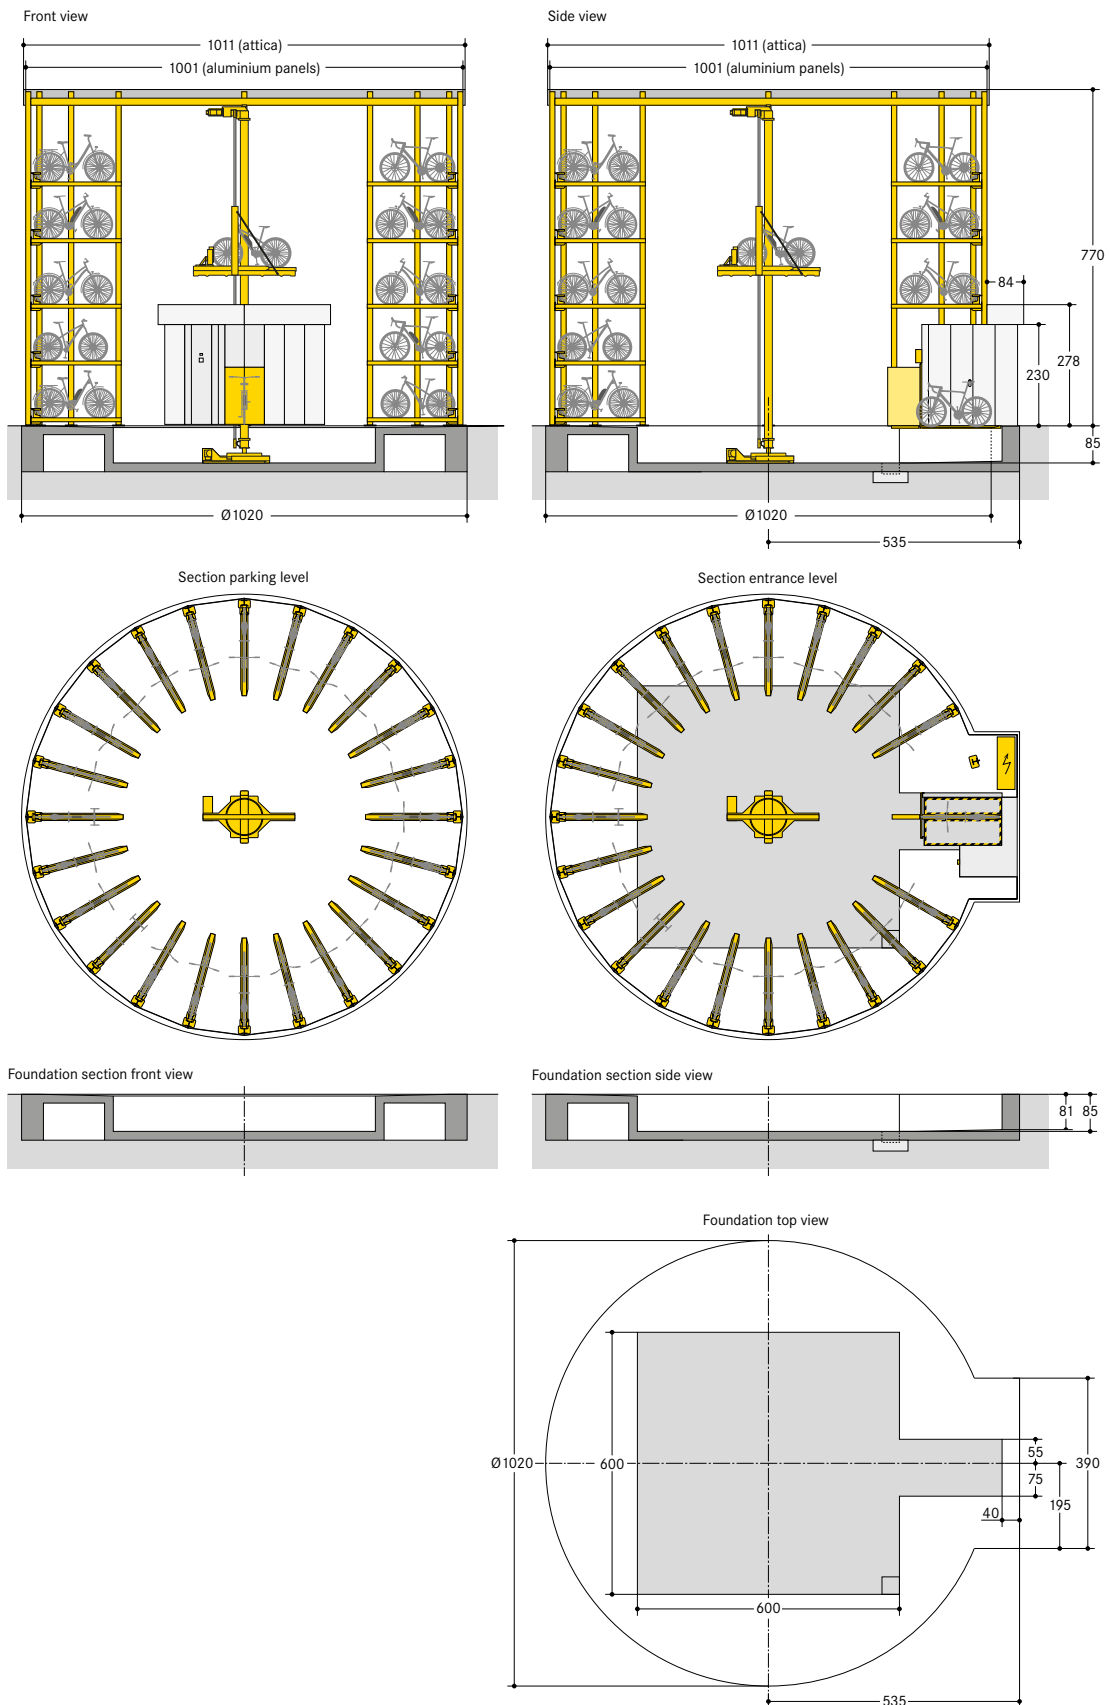

■ WÖHR Bikesafe 885/16 (74 parking places), handlebar width 76 cm

■ WÖHR Bikesafe 885/16 (74 parking places), handlebar width 83 cm

■ WÖHR Bikesafe 885/20 (94 parking places), handlebar width 76 cm

■ WÖHR Bikesafe 885/20 (94 parking places), handlebar width 83 cm

■ WÖHR Bikesafe 885/24 (114 parking places), handlebar width 83 cm

■ **Dimensions**

- all dimensions are minimum, finished dimensions
- tolerances must be taken into consideration
- all dimensions are given in cm