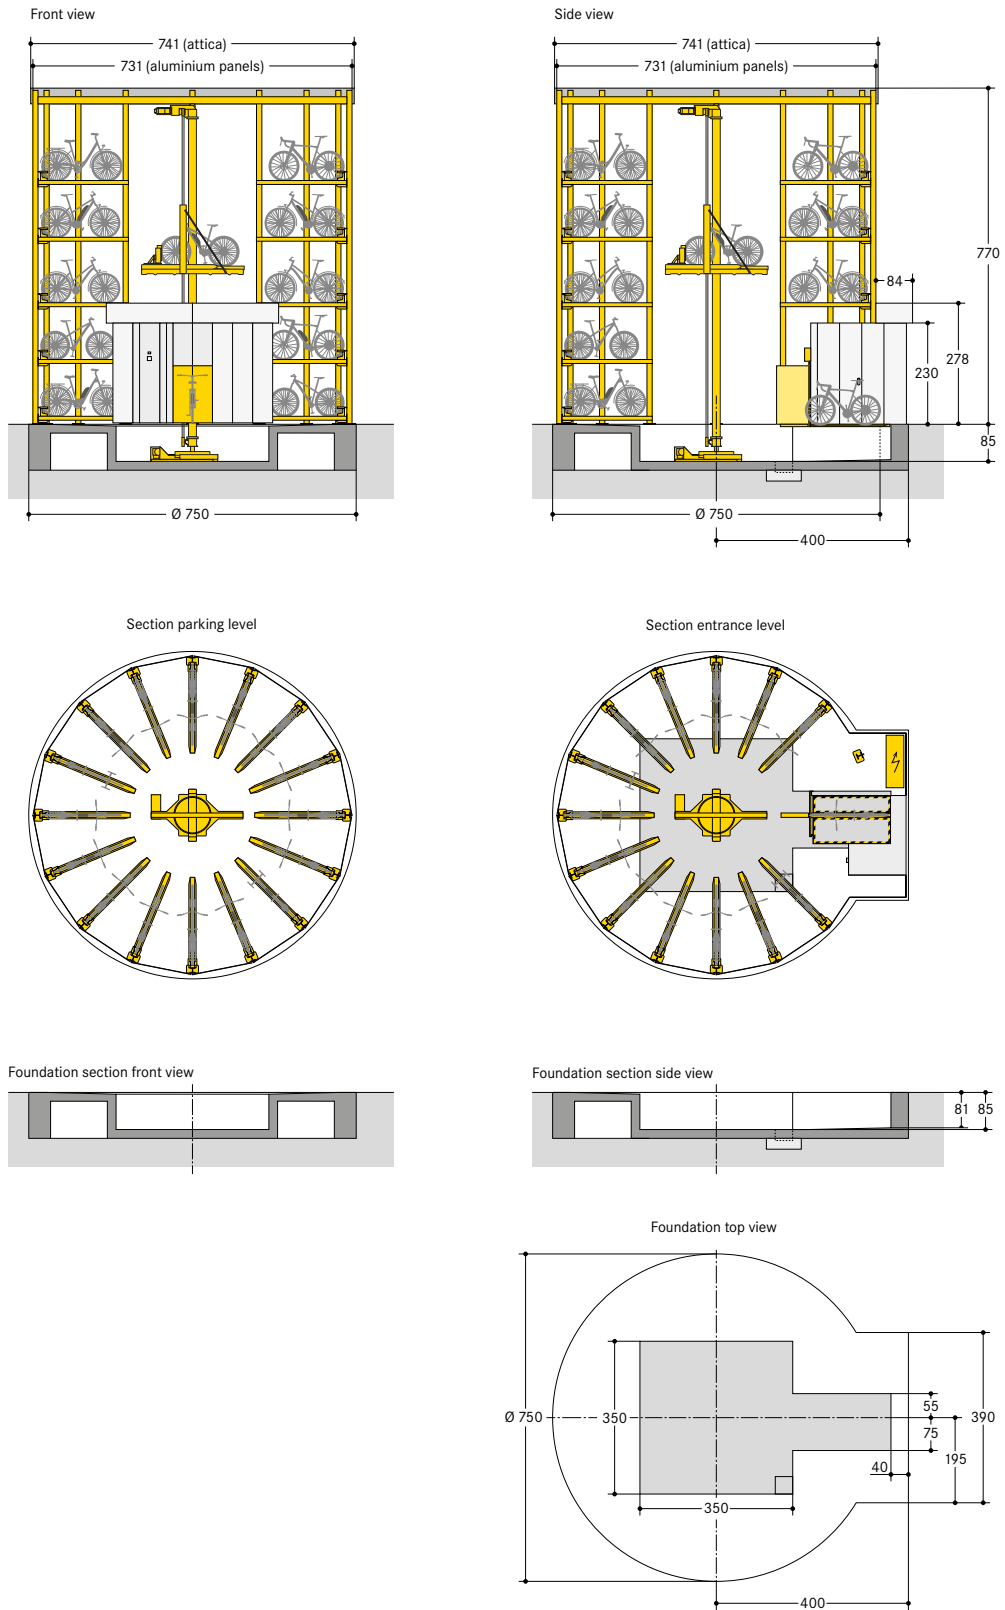

■ WÖHR Bikesafe 885/16 (74 parking places), handlebar width 76 cm

■ WÖHR Bikesafe 885/16 (74 parking places), handlebar width 83 cm

■ WÖHR Bikesafe 885/20 (94 parking places), handlebar width 76 cm

■ WÖHR Bikesafe 885/20 (94 parking places), handlebar width 83 cm

■ WÖHR Bikesafe 885/24 (114 parking places), handlebar width 83 cm

■ **Dimensions**

- all dimensions are minimum, finished dimensions
- tolerances must be taken into consideration
- all dimensions are given in cm