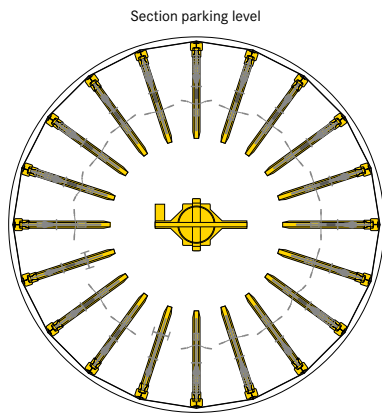

■ WÖHR Bikesafe 885/16 (74 parking places), handlebar width 76 cm

■ WÖHR Bikesafe 885/16 (74 parking places), handlebar width 83 cm

■ WÖHR Bikesafe 885/20 (94 parking places), handlebar width 76 cm

■ WÖHR Bikesafe 885/20 (94 parking places), handlebar width 83 cm

■ WÖHR Bikesafe 885/24 (114 parking places), handlebar width 83 cm

■ **Dimensions**

- all dimensions are minimum, finished dimensions
- tolerances must be taken into consideration
- all dimensions are given in cm