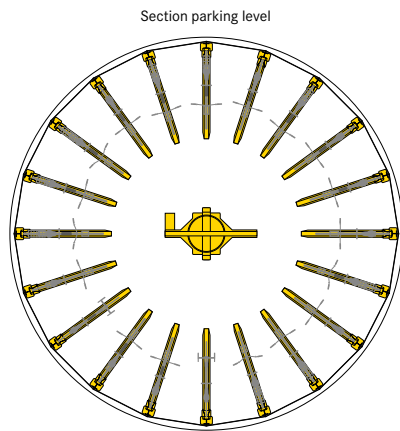

■ WÖHR Bikesafe 885/16 (74 parking places), handlebar width 76 cm

■ WÖHR Bikesafe 885/16 (74 parking places), handlebar width 83 cm

■ WÖHR Bikesafe 885/20 (94 parking places), handlebar width 76 cm

■ WÖHR Bikesafe 885/20 (94 parking places), handlebar width 83 cm

■ WÖHR Bikesafe 885/24 (114 parking places), handlebar width 83 cm

■ **Dimensions**

- all dimensions are minimum, finished dimensions
- tolerances must be taken into consideration
- all dimensions are given in cm