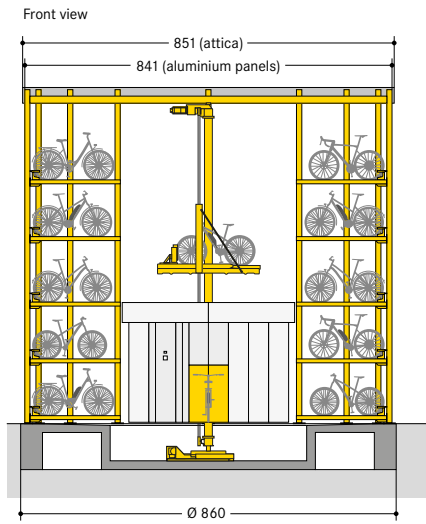

■ WÖHR Bikesafe 885/16 (74 parking places), handlebar width 76 cm

■ WÖHR Bikesafe 885/16 (74 parking places), handlebar width 83 cm

■ WÖHR Bikesafe 885/20 (94 parking places), handlebar width 76 cm

■ WÖHR Bikesafe 885/20 (94 parking places), handlebar width 83 cm

■ WÖHR Bikesafe 885/24 (114 parking places), handlebar width 83 cm

■ **Dimensions**

- all dimensions are minimum, finished dimensions
- tolerances must be taken into consideration
- all dimensions are given in cm