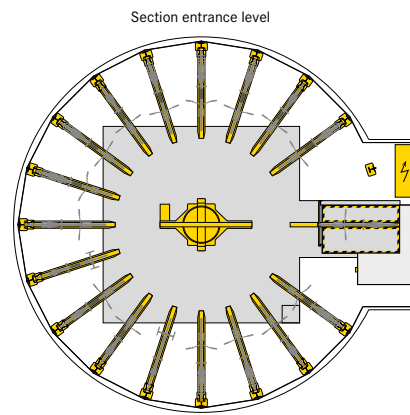

■ WÖHR Bikesafe 885/16 (74 parking places), handlebar width 76 cm

■ WÖHR Bikesafe 885/16 (74 parking places), handlebar width 83 cm

■ WÖHR Bikesafe 885/20 (94 parking places), handlebar width 76 cm

■ WÖHR Bikesafe 885/20 (94 parking places), handlebar width 83 cm

■ WÖHR Bikesafe 885/24 (114 parking places), handlebar width 83 cm

■ **Dimensions**

- all dimensions are minimum, finished dimensions
- tolerances must be taken into consideration
- all dimensions are given in cm