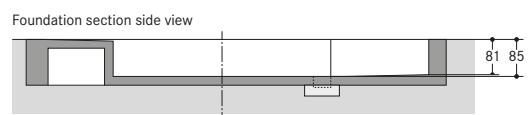

■ WÖHR Bikesafe 885/16 (122 parking places), handlebar width 76 cm

Section parking level

Section entrance level

Foundation section front view

Foundation section side view

Foundation top view

■ WÖHR Bikesafe 885/16 (122 parking places), handlebar width 83 cm

Section parking level

Section entrance level

Foundation section front view

Foundation section side view

Foundation top view

■ WÖHR Bikesafe 885/20 (154 parking places), handlebar width 76 cm

■ WÖHR Bikesafe 885/20 (154 parking places), handlebar width 83 cm

■ WÖHR Bikesafe 885/24 (186 parking places), handlebar width 76 cm

■ WÖHR Bikesafe 885/24 (186 parking places), handlebar width 83 cm

■ **Dimensions**

- all dimensions are minimum, finished dimensions
- tolerances must be taken into consideration
- all dimensions are given in cm