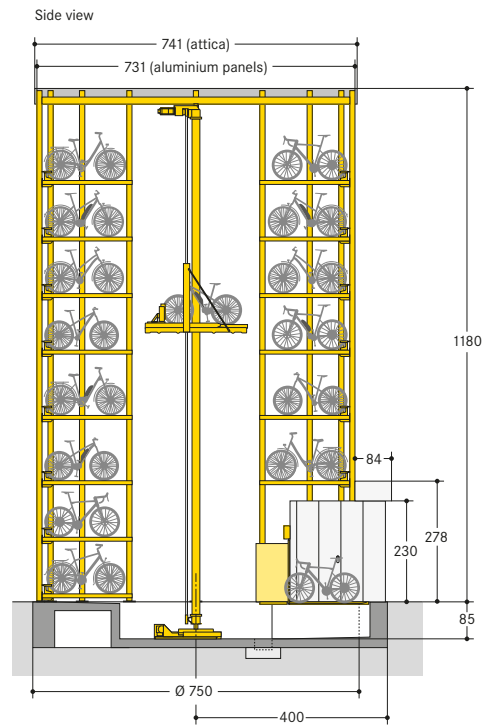

■ WÖHR Bikesafe 885/16 (122 parking places), handlebar width 76 cm

Section parking level

Section entrance level

Foundation section front view

Foundation section side view

Foundation top view

■ WÖHR Bikesafe 885/16 (122 parking places), handlebar width 83 cm

Section parking level

Section entrance level

Foundation section front view

Foundation section side view

Foundation top view

■ WÖHR Bikesafe 885/20 (154 parking places), handlebar width 76 cm

■ WÖHR Bikesafe 885/20 (154 parking places), handlebar width 83 cm

■ WÖHR Bikesafe 885/24 (186 parking places), handlebar width 76 cm

■ WÖHR Bikesafe 885/24 (186 parking places), handlebar width 83 cm

■ **Dimensions**

- all dimensions are minimum, finished dimensions
- tolerances must be taken into consideration
- all dimensions are given in cm