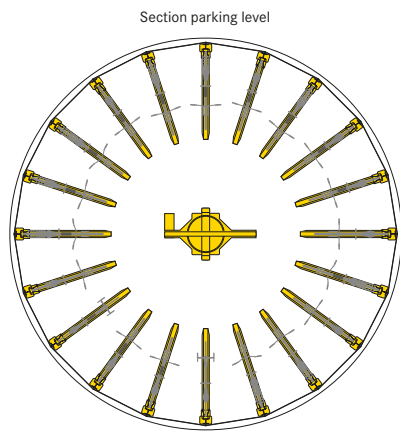

■ WÖHR Bikesafe 885/16 (122 parking places), handlebar width 76 cm

Section parking level

Section entrance level

Foundation section front view

Foundation section side view

Foundation top view

■ WÖHR Bikesafe 885/16 (122 parking places), handlebar width 83 cm

Section parking level

Section entrance level

Foundation section front view

Foundation section side view

Foundation top view

■ WÖHR Bikesafe 885/20 (154 parking places), handlebar width 76 cm

■ WÖHR Bikesafe 885/20 (154 parking places), handlebar width 83 cm

■ WÖHR Bikesafe 885/24 (186 parking places), handlebar width 76 cm

■ WÖHR Bikesafe 885/24 (186 parking places), handlebar width 83 cm

■ **Dimensions**

- all dimensions are minimum, finished dimensions
- tolerances must be taken into consideration
- all dimensions are given in cm