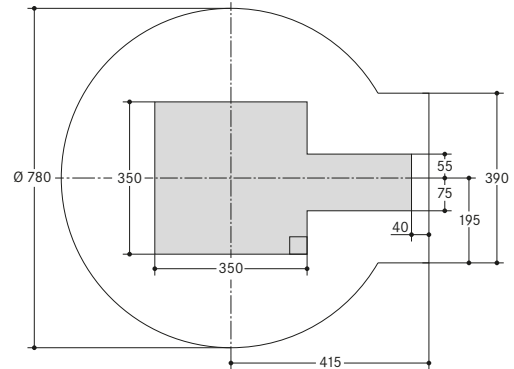

■ WÖHR Bikesafe 885/16 (122 parking places), handlebar width 76 cm

Section parking level

Section entrance level

Foundation section front view

Foundation section side view

Foundation top view

■ WÖHR Bikesafe 885/16 (122 parking places), handlebar width 83 cm

Section parking level

Section entrance level

Foundation section front view

Foundation section side view

Foundation top view

■ WÖHR Bikesafe 885/20 (154 parking places), handlebar width 76 cm

■ WÖHR Bikesafe 885/20 (154 parking places), handlebar width 83 cm

■ WÖHR Bikesafe 885/24 (186 parking places), handlebar width 76 cm

■ WÖHR Bikesafe 885/24 (186 parking places), handlebar width 83 cm

■ **Dimensions**

- all dimensions are minimum, finished dimensions
- tolerances must be taken into consideration
- all dimensions are given in cm