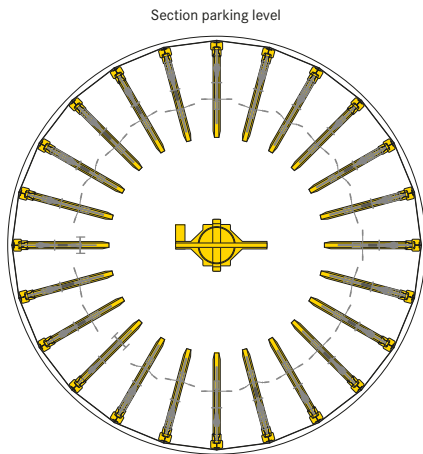

■ WÖHR Bikesafe 885/16 (122 parking places), handlebar width 76 cm

Section parking level

Section entrance level

Foundation section front view

Foundation section side view

Foundation top view

■ WÖHR Bikesafe 885/16 (122 parking places), handlebar width 83 cm

Section parking level

Section entrance level

Foundation section front view

Foundation section side view

Foundation top view

■ WÖHR Bikesafe 885/20 (154 parking places), handlebar width 76 cm

■ WÖHR Bikesafe 885/20 (154 parking places), handlebar width 83 cm

■ WÖHR Bikesafe 885/24 (186 parking places), handlebar width 76 cm

■ WÖHR Bikesafe 885/24 (186 parking places), handlebar width 83 cm

■ **Dimensions**

- all dimensions are minimum, finished dimensions
- tolerances must be taken into consideration
- all dimensions are given in cm