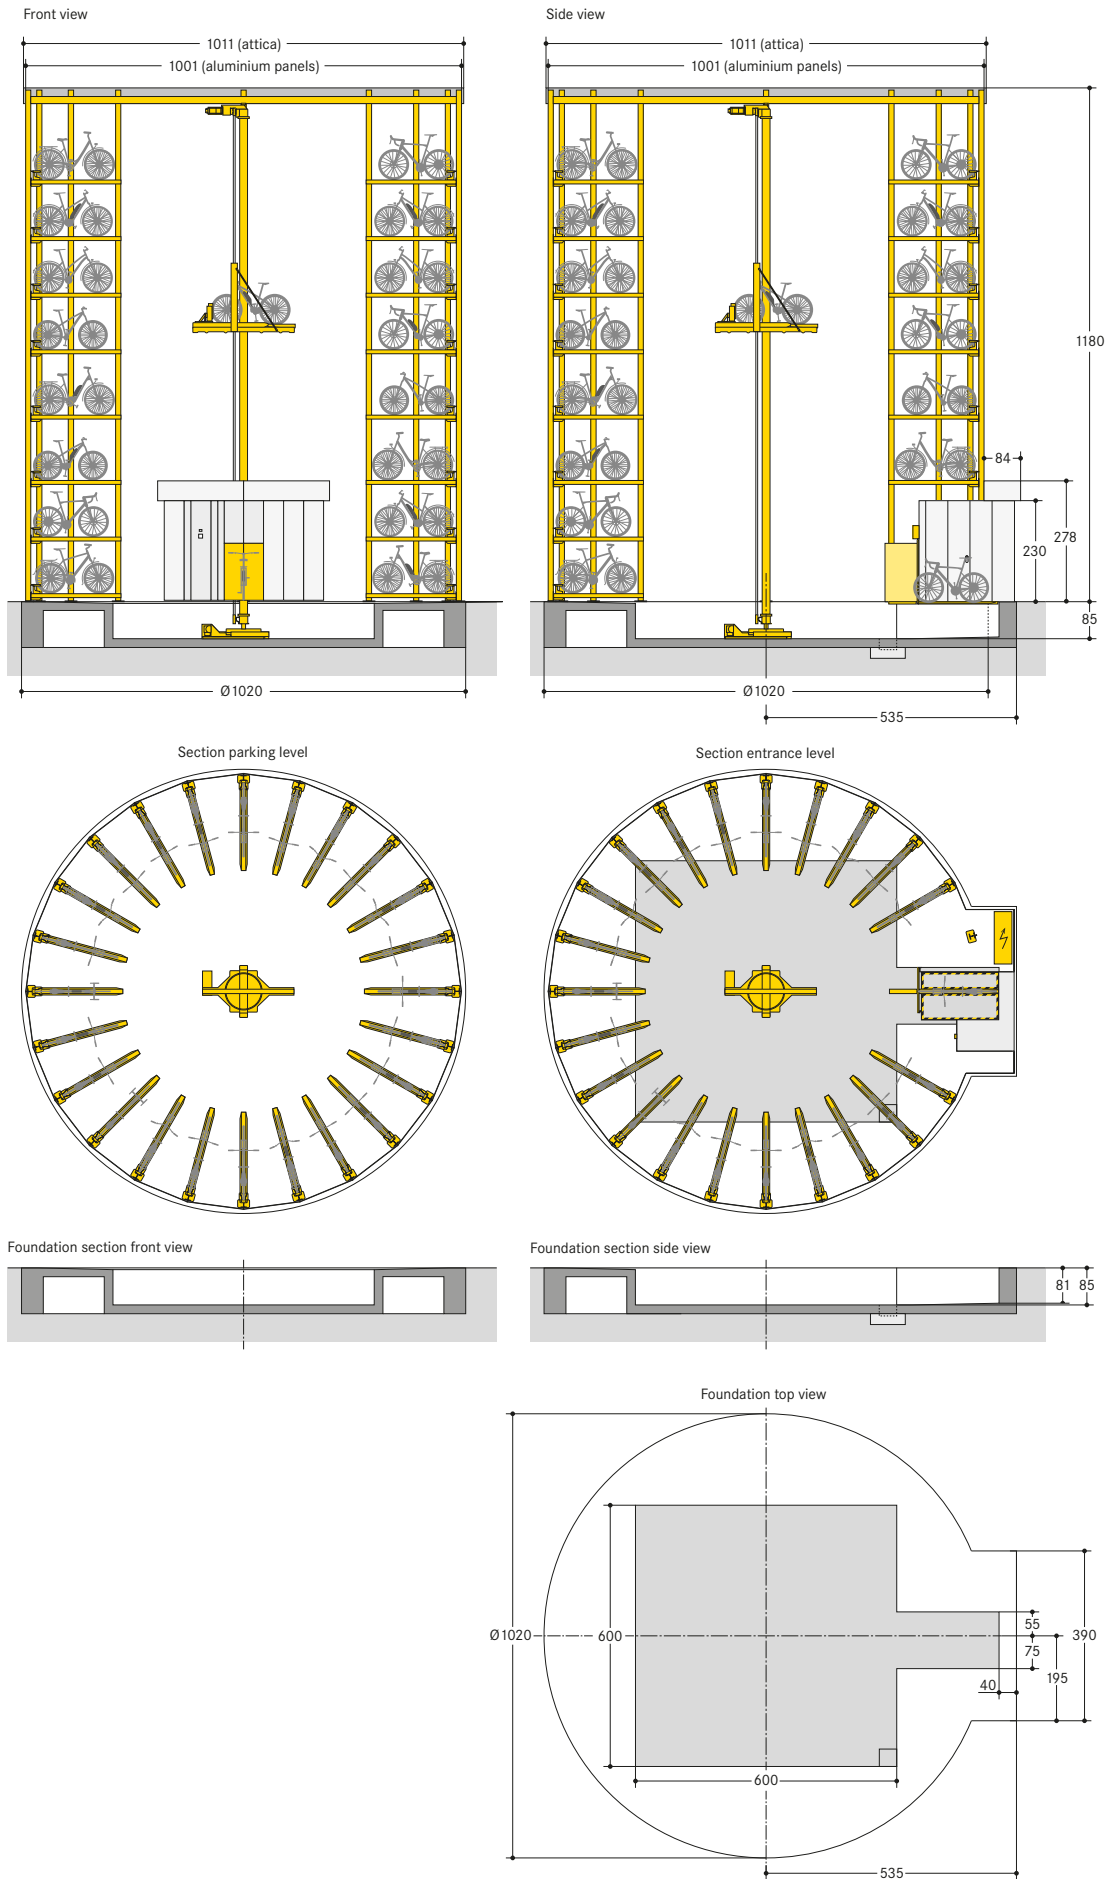

■ WÖHR Bikesafe 885/16 (122 parking places), handlebar width 76 cm

Section parking level

Section entrance level

Foundation section front view

Foundation section side view

Foundation top view

■ WÖHR Bikesafe 885/16 (122 parking places), handlebar width 83 cm

Section parking level

Section entrance level

Foundation section front view

Foundation section side view

Foundation top view

■ WÖHR Bikesafe 885/20 (154 parking places), handlebar width 76 cm

■ WÖHR Bikesafe 885/20 (154 parking places), handlebar width 83 cm

■ WÖHR Bikesafe 885/24 (186 parking places), handlebar width 76 cm

■ WÖHR Bikesafe 885/24 (186 parking places), handlebar width 83 cm

■ **Dimensions**

- all dimensions are minimum, finished dimensions
- tolerances must be taken into consideration
- all dimensions are given in cm