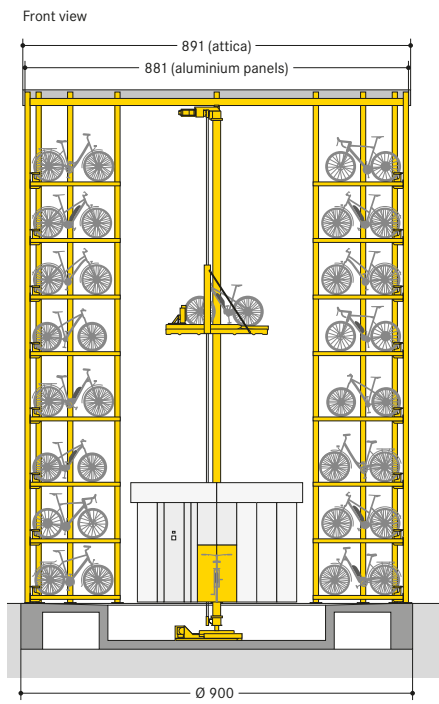

■ WÖHR Bikesafe 885/16 (122 parking places), handlebar width 76 cm

Section parking level

Section entrance level

Foundation section front view

Foundation section side view

Foundation top view

■ WÖHR Bikesafe 885/16 (122 parking places), handlebar width 83 cm

Section parking level

Section entrance level

Foundation section front view

Foundation section side view

Foundation top view

■ WÖHR Bikesafe 885/20 (154 parking places), handlebar width 76 cm

■ WÖHR Bikesafe 885/20 (154 parking places), handlebar width 83 cm

■ WÖHR Bikesafe 885/24 (186 parking places), handlebar width 76 cm

■ WÖHR Bikesafe 885/24 (186 parking places), handlebar width 83 cm

■ **Dimensions**

- all dimensions are minimum, finished dimensions
- tolerances must be taken into consideration
- all dimensions are given in cm