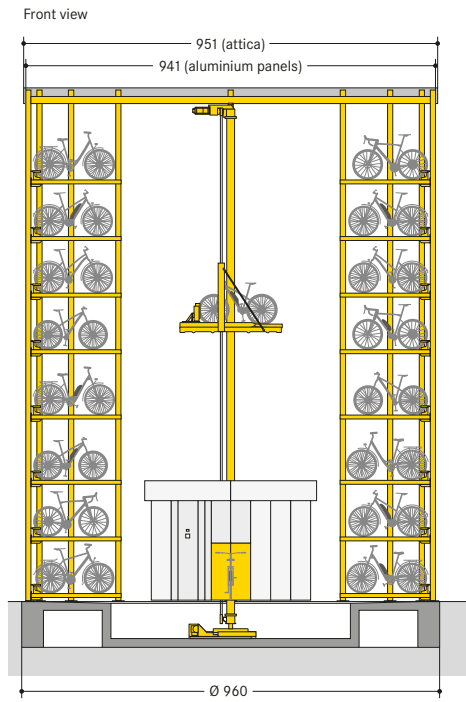

■ WÖHR Bikesafe 885/16 (122 parking places), handlebar width 76 cm

Section parking level

Section entrance level

Foundation section front view

Foundation section side view

Foundation top view

■ WÖHR Bikesafe 885/16 (122 parking places), handlebar width 83 cm

Section parking level

Section entrance level

Foundation section front view

Foundation section side view

Foundation top view

■ WÖHR Bikesafe 885/20 (154 parking places), handlebar width 76 cm

■ WÖHR Bikesafe 885/20 (154 parking places), handlebar width 83 cm

■ WÖHR Bikesafe 885/24 (186 parking places), handlebar width 76 cm

■ WÖHR Bikesafe 885/24 (186 parking places), handlebar width 83 cm

■ **Dimensions**

- all dimensions are minimum, finished dimensions
- tolerances must be taken into consideration
- all dimensions are given in cm