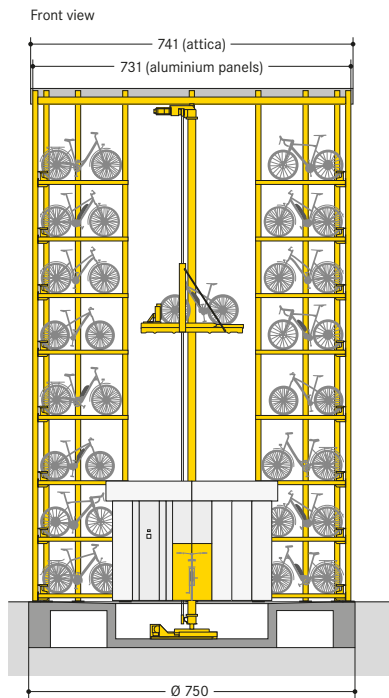

■ WÖHR Bikesafe 885/16 (122 parking places), handlebar width 76 cm

Section parking level

Section entrance level

Foundation section front view

Foundation section side view

Foundation top view

■ WÖHR Bikesafe 885/16 (122 parking places), handlebar width 83 cm

Section parking level

Section entrance level

Foundation section front view

Foundation section side view

Foundation top view

■ WÖHR Bikesafe 885/20 (154 parking places), handlebar width 76 cm

■ WÖHR Bikesafe 885/20 (154 parking places), handlebar width 83 cm

■ WÖHR Bikesafe 885/24 (186 parking places), handlebar width 76 cm

■ WÖHR Bikesafe 885/24 (186 parking places), handlebar width 83 cm

■ **Dimensions**

- all dimensions are minimum, finished dimensions
- tolerances must be taken into consideration
- all dimensions are given in cm