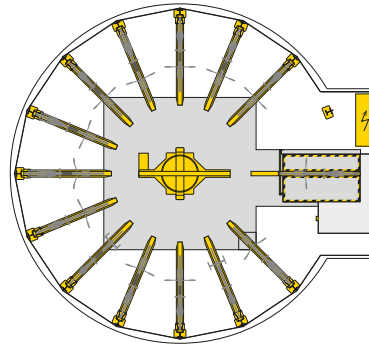

■ WÖHR Bikesafe 885/16 (122 parking places), handlebar width 76 cm

Section parking level

Section entrance level

Foundation section front view

Foundation section side view

Foundation top view

■ WÖHR Bikesafe 885/16 (122 parking places), handlebar width 83 cm

Section parking level

Section entrance level

Foundation section front view

Foundation section side view

Foundation top view

■ WÖHR Bikesafe 885/20 (154 parking places), handlebar width 76 cm

■ WÖHR Bikesafe 885/20 (154 parking places), handlebar width 83 cm

■ WÖHR Bikesafe 885/24 (186 parking places), handlebar width 76 cm

■ WÖHR Bikesafe 885/24 (186 parking places), handlebar width 83 cm

■ **Dimensions**

- all dimensions are minimum, finished dimensions
- tolerances must be taken into consideration
- all dimensions are given in cm