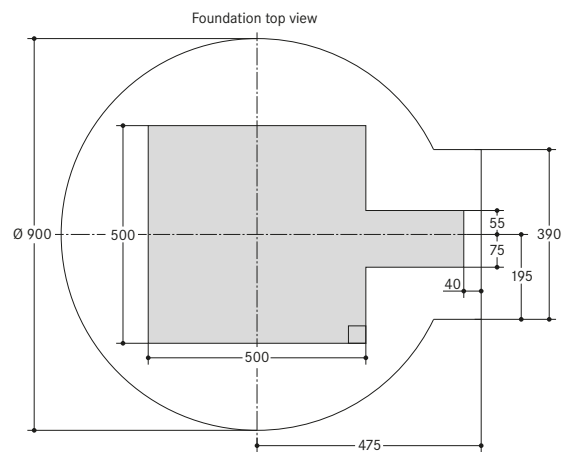

■ WÖHR Bikesafe 885/16 (122 parking places), handlebar width 76 cm

Section parking level

Section entrance level

Foundation section front view

Foundation section side view

Foundation top view

■ WÖHR Bikesafe 885/16 (122 parking places), handlebar width 83 cm

Section parking level

Section entrance level

Foundation section front view

Foundation section side view

Foundation top view

■ WÖHR Bikesafe 885/20 (154 parking places), handlebar width 76 cm

■ WÖHR Bikesafe 885/20 (154 parking places), handlebar width 83 cm

■ WÖHR Bikesafe 885/24 (186 parking places), handlebar width 76 cm

■ WÖHR Bikesafe 885/24 (186 parking places), handlebar width 83 cm

■ **Dimensions**

- all dimensions are minimum, finished dimensions
- tolerances must be taken into consideration
- all dimensions are given in cm