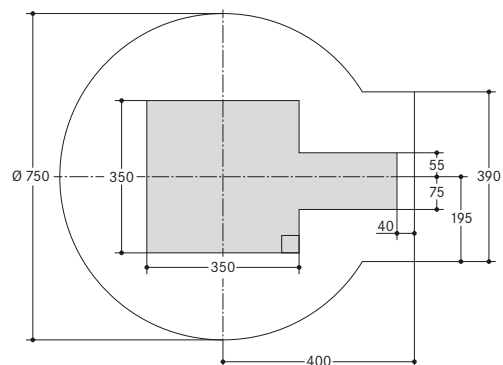

■ WÖHR Bikesafe 885/16 (122 parking places), handlebar width 76 cm

Section parking level

Section entrance level

Foundation section front view

Foundation section side view

Foundation top view

■ WÖHR Bikesafe 885/16 (122 parking places), handlebar width 83 cm

Section parking level

Section entrance level

Foundation section front view

Foundation section side view

Foundation top view

■ WÖHR Bikesafe 885/20 (154 parking places), handlebar width 76 cm

■ WÖHR Bikesafe 885/20 (154 parking places), handlebar width 83 cm

■ WÖHR Bikesafe 885/24 (186 parking places), handlebar width 76 cm

■ WÖHR Bikesafe 885/24 (186 parking places), handlebar width 83 cm

■ **Dimensions**

- all dimensions are minimum, finished dimensions
- tolerances must be taken into consideration
- all dimensions are given in cm