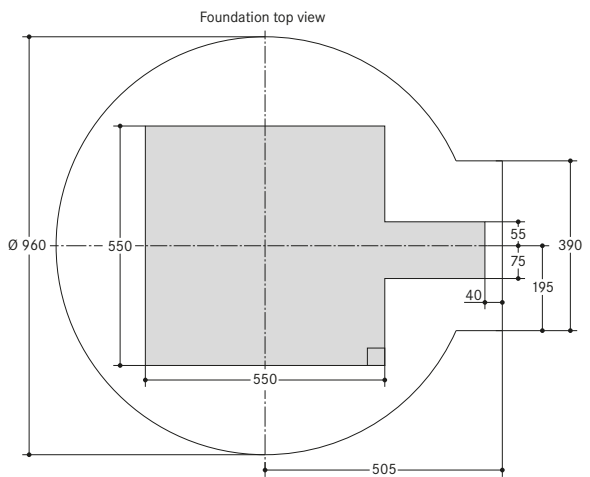

■ WÖHR Bikesafe 885/16 (122 parking places), handlebar width 76 cm

Section parking level

Section entrance level

Foundation section front view

Foundation section side view

Foundation top view

■ WÖHR Bikesafe 885/16 (122 parking places), handlebar width 83 cm

Section parking level

Section entrance level

Foundation section front view

Foundation section side view

Foundation top view

■ WÖHR Bikesafe 885/20 (154 parking places), handlebar width 76 cm

■ WÖHR Bikesafe 885/20 (154 parking places), handlebar width 83 cm

■ WÖHR Bikesafe 885/24 (186 parking places), handlebar width 76 cm

■ WÖHR Bikesafe 885/24 (186 parking places), handlebar width 83 cm

■ **Dimensions**

- all dimensions are minimum, finished dimensions
- tolerances must be taken into consideration
- all dimensions are given in cm