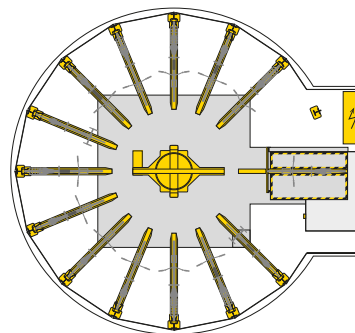

■ WÖHR Bikesafe 885/16 (122 parking places), handlebar width 76 cm

Section parking level

Section entrance level

Foundation section front view

Foundation section side view

Foundation top view

■ WÖHR Bikesafe 885/16 (122 parking places), handlebar width 83 cm

Section parking level

Section entrance level

Foundation section front view

Foundation section side view

Foundation top view

■ WÖHR Bikesafe 885/20 (154 parking places), handlebar width 76 cm

■ WÖHR Bikesafe 885/20 (154 parking places), handlebar width 83 cm

■ WÖHR Bikesafe 885/24 (186 parking places), handlebar width 76 cm

■ WÖHR Bikesafe 885/24 (186 parking places), handlebar width 83 cm

■ **Dimensions**

- all dimensions are minimum, finished dimensions
- tolerances must be taken into consideration
- all dimensions are given in cm