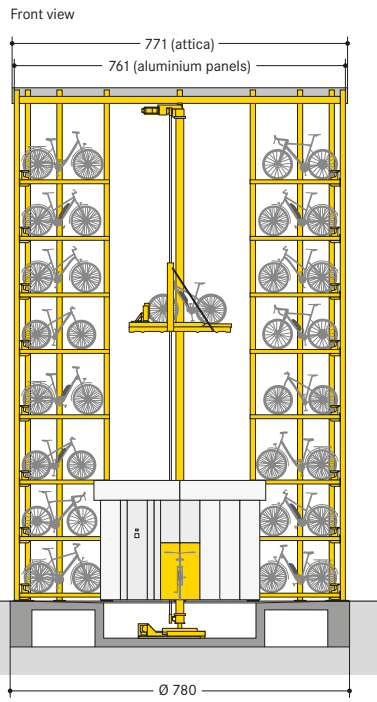

■ WÖHR Bikesafe 885/16 (122 parking places), handlebar width 76 cm

Section parking level

Section entrance level

Foundation section front view

Foundation section side view

Foundation top view

■ WÖHR Bikesafe 885/16 (122 parking places), handlebar width 83 cm

Section parking level

Section entrance level

Foundation section front view

Foundation section side view

Foundation top view

■ WÖHR Bikesafe 885/20 (154 parking places), handlebar width 76 cm

■ WÖHR Bikesafe 885/20 (154 parking places), handlebar width 83 cm

■ WÖHR Bikesafe 885/24 (186 parking places), handlebar width 76 cm

■ WÖHR Bikesafe 885/24 (186 parking places), handlebar width 83 cm

■ **Dimensions**

- all dimensions are minimum, finished dimensions
- tolerances must be taken into consideration
- all dimensions are given in cm