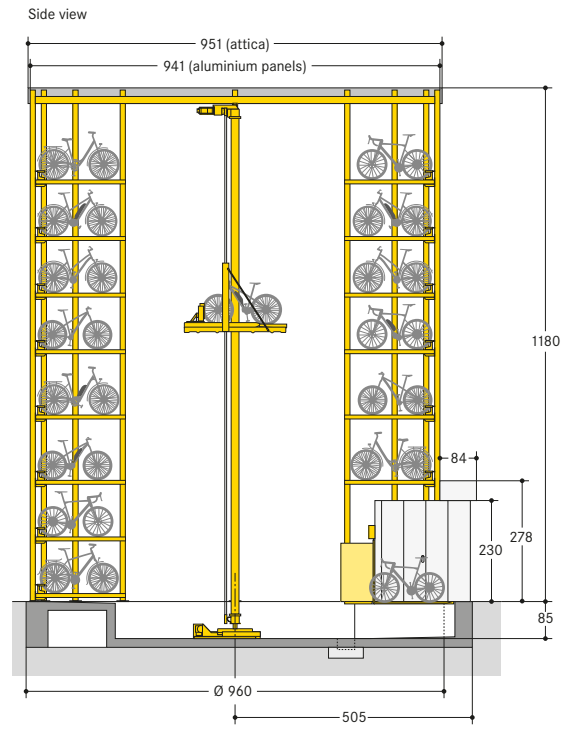

■ WÖHR Bikesafe 885/16 (122 parking places), handlebar width 76 cm

Section parking level

Section entrance level

Foundation section front view

Foundation section side view

Foundation top view

■ WÖHR Bikesafe 885/16 (122 parking places), handlebar width 83 cm

Section parking level

Section entrance level

Foundation section front view

Foundation section side view

Foundation top view

■ WÖHR Bikesafe 885/20 (154 parking places), handlebar width 76 cm

■ WÖHR Bikesafe 885/20 (154 parking places), handlebar width 83 cm

■ WÖHR Bikesafe 885/24 (186 parking places), handlebar width 76 cm

■ WÖHR Bikesafe 885/24 (186 parking places), handlebar width 83 cm

■ **Dimensions**

- all dimensions are minimum, finished dimensions
- tolerances must be taken into consideration
- all dimensions are given in cm