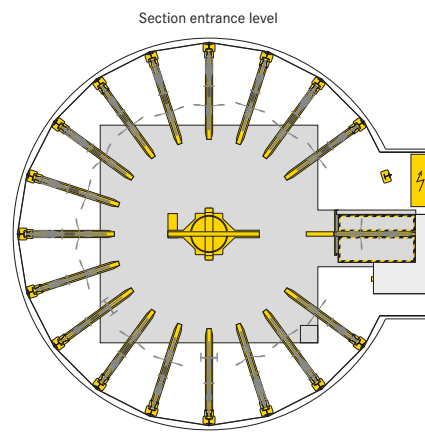

■ WÖHR Bikesafe 885/16 (122 parking places), handlebar width 76 cm

Section parking level

Section entrance level

Foundation section front view

Foundation section side view

Foundation top view

■ WÖHR Bikesafe 885/16 (122 parking places), handlebar width 83 cm

Section parking level

Section entrance level

Foundation section front view

Foundation section side view

Foundation top view

■ WÖHR Bikesafe 885/20 (154 parking places), handlebar width 76 cm

■ WÖHR Bikesafe 885/20 (154 parking places), handlebar width 83 cm

■ WÖHR Bikesafe 885/24 (186 parking places), handlebar width 76 cm

■ WÖHR Bikesafe 885/24 (186 parking places), handlebar width 83 cm

■ **Dimensions**

- all dimensions are minimum, finished dimensions
- tolerances must be taken into consideration
- all dimensions are given in cm