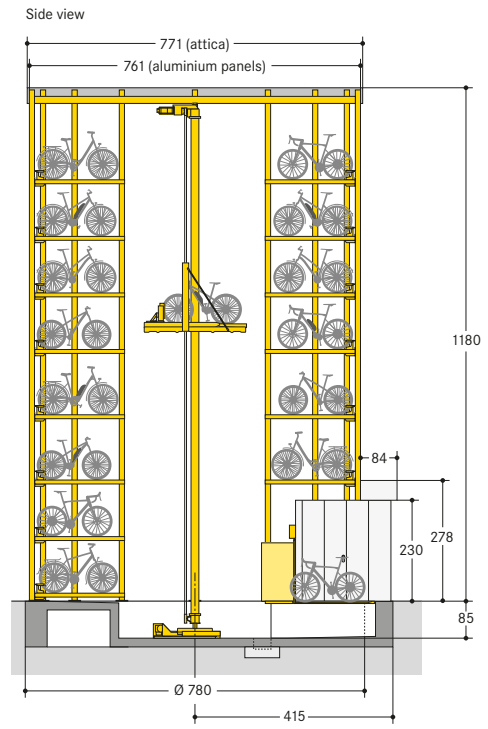

■ WÖHR Bikesafe 885/16 (122 parking places), handlebar width 76 cm

Section parking level

Section entrance level

Foundation section front view

Foundation section side view

Foundation top view

■ WÖHR Bikesafe 885/16 (122 parking places), handlebar width 83 cm

Section parking level

Section entrance level

Foundation section front view

Foundation section side view

Foundation top view

■ WÖHR Bikesafe 885/20 (154 parking places), handlebar width 76 cm

■ WÖHR Bikesafe 885/20 (154 parking places), handlebar width 83 cm

■ WÖHR Bikesafe 885/24 (186 parking places), handlebar width 76 cm

■ WÖHR Bikesafe 885/24 (186 parking places), handlebar width 83 cm

■ **Dimensions**

- all dimensions are minimum, finished dimensions
- tolerances must be taken into consideration
- all dimensions are given in cm