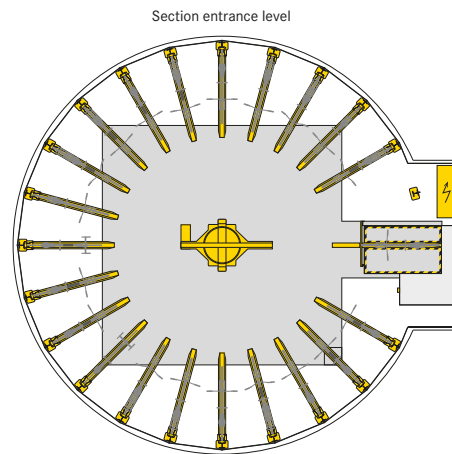

■ WÖHR Bikesafe 885/16 (122 parking places), handlebar width 76 cm

Section parking level

Section entrance level

Foundation section front view

Foundation section side view

Foundation top view

■ WÖHR Bikesafe 885/16 (122 parking places), handlebar width 83 cm

Section parking level

Section entrance level

Foundation section front view

Foundation section side view

Foundation top view

■ WÖHR Bikesafe 885/20 (154 parking places), handlebar width 76 cm

■ WÖHR Bikesafe 885/20 (154 parking places), handlebar width 83 cm

■ WÖHR Bikesafe 885/24 (186 parking places), handlebar width 76 cm

■ WÖHR Bikesafe 885/24 (186 parking places), handlebar width 83 cm

■ **Dimensions**

- all dimensions are minimum, finished dimensions
- tolerances must be taken into consideration
- all dimensions are given in cm