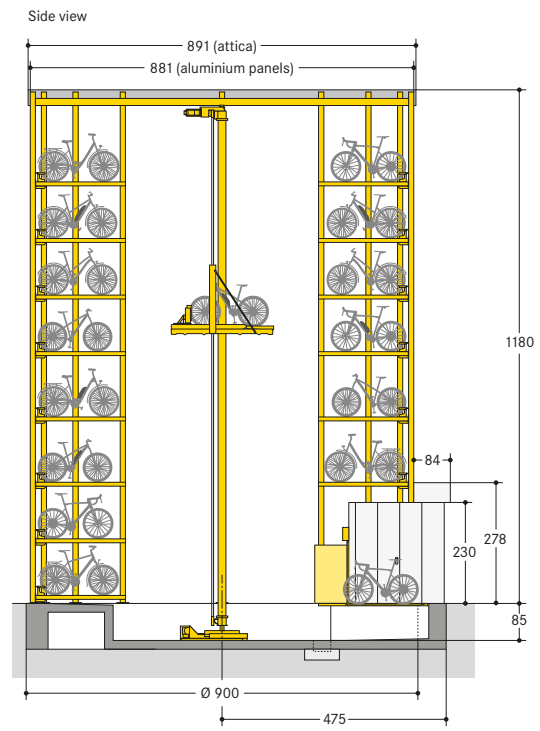

■ WÖHR Bikesafe 885/16 (122 parking places), handlebar width 76 cm

Section parking level

Section entrance level

Foundation section front view

Foundation section side view

Foundation top view

■ WÖHR Bikesafe 885/16 (122 parking places), handlebar width 83 cm

Section parking level

Section entrance level

Foundation section front view

Foundation section side view

Foundation top view

■ WÖHR Bikesafe 885/20 (154 parking places), handlebar width 76 cm

■ WÖHR Bikesafe 885/20 (154 parking places), handlebar width 83 cm

■ WÖHR Bikesafe 885/24 (186 parking places), handlebar width 76 cm

■ WÖHR Bikesafe 885/24 (186 parking places), handlebar width 83 cm

■ **Dimensions**

- all dimensions are minimum, finished dimensions
- tolerances must be taken into consideration
- all dimensions are given in cm