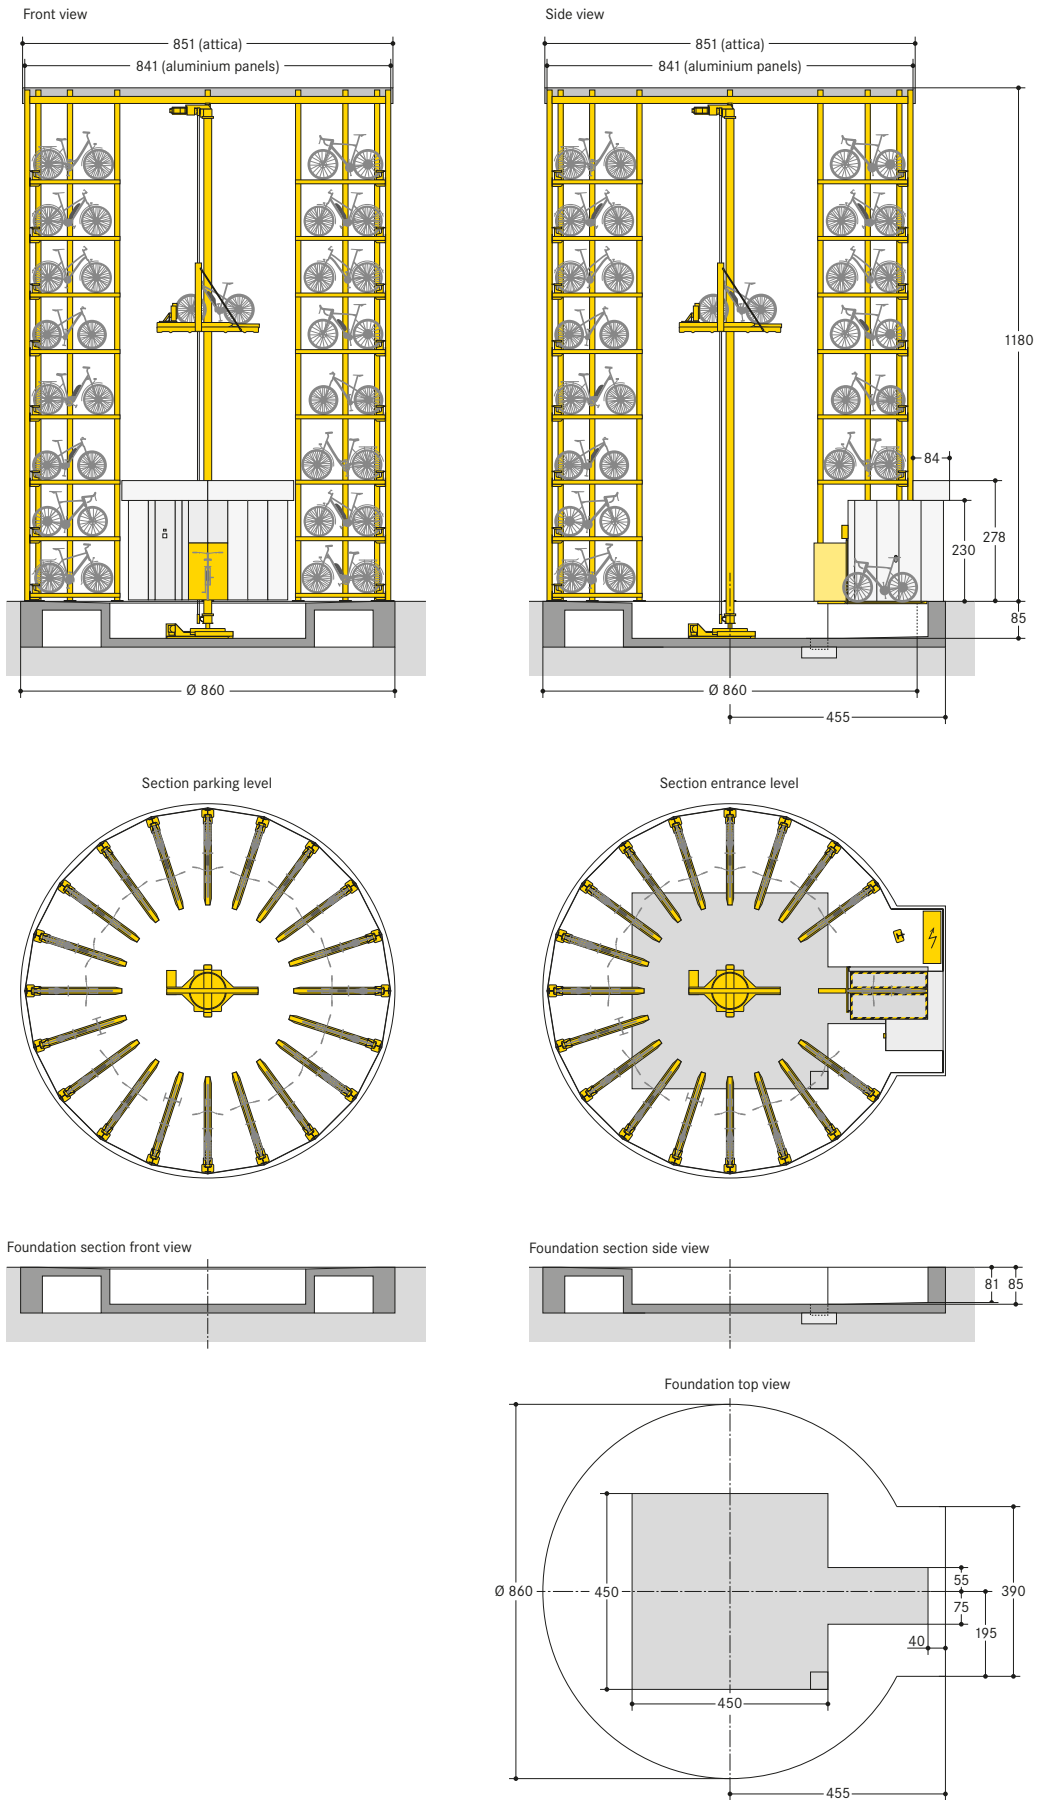

■ WÖHR Bikesafe 885/16 (122 parking places), handlebar width 76 cm

Section parking level

Section entrance level

Foundation section front view

Foundation section side view

Foundation top view

■ WÖHR Bikesafe 885/16 (122 parking places), handlebar width 83 cm

Section parking level

Section entrance level

Foundation section front view

Foundation section side view

Foundation top view

■ WÖHR Bikesafe 885/20 (154 parking places), handlebar width 76 cm

■ WÖHR Bikesafe 885/20 (154 parking places), handlebar width 83 cm

■ WÖHR Bikesafe 885/24 (186 parking places), handlebar width 76 cm

■ WÖHR Bikesafe 885/24 (186 parking places), handlebar width 83 cm

■ **Dimensions**

- all dimensions are minimum, finished dimensions
- tolerances must be taken into consideration
- all dimensions are given in cm